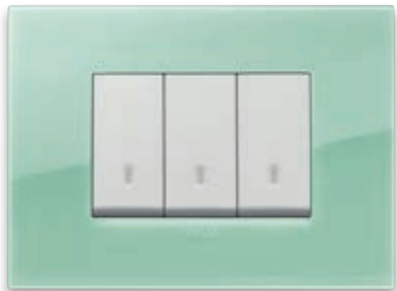

CLASSIC
B66 ICE TOTAL LOOK
WITH WHITE FRAME

Reflex-Plus | Reflex

Classic

61 Smoke grey

62 Caramel

63 Orange

64 Marine blue

65 Sagegreen