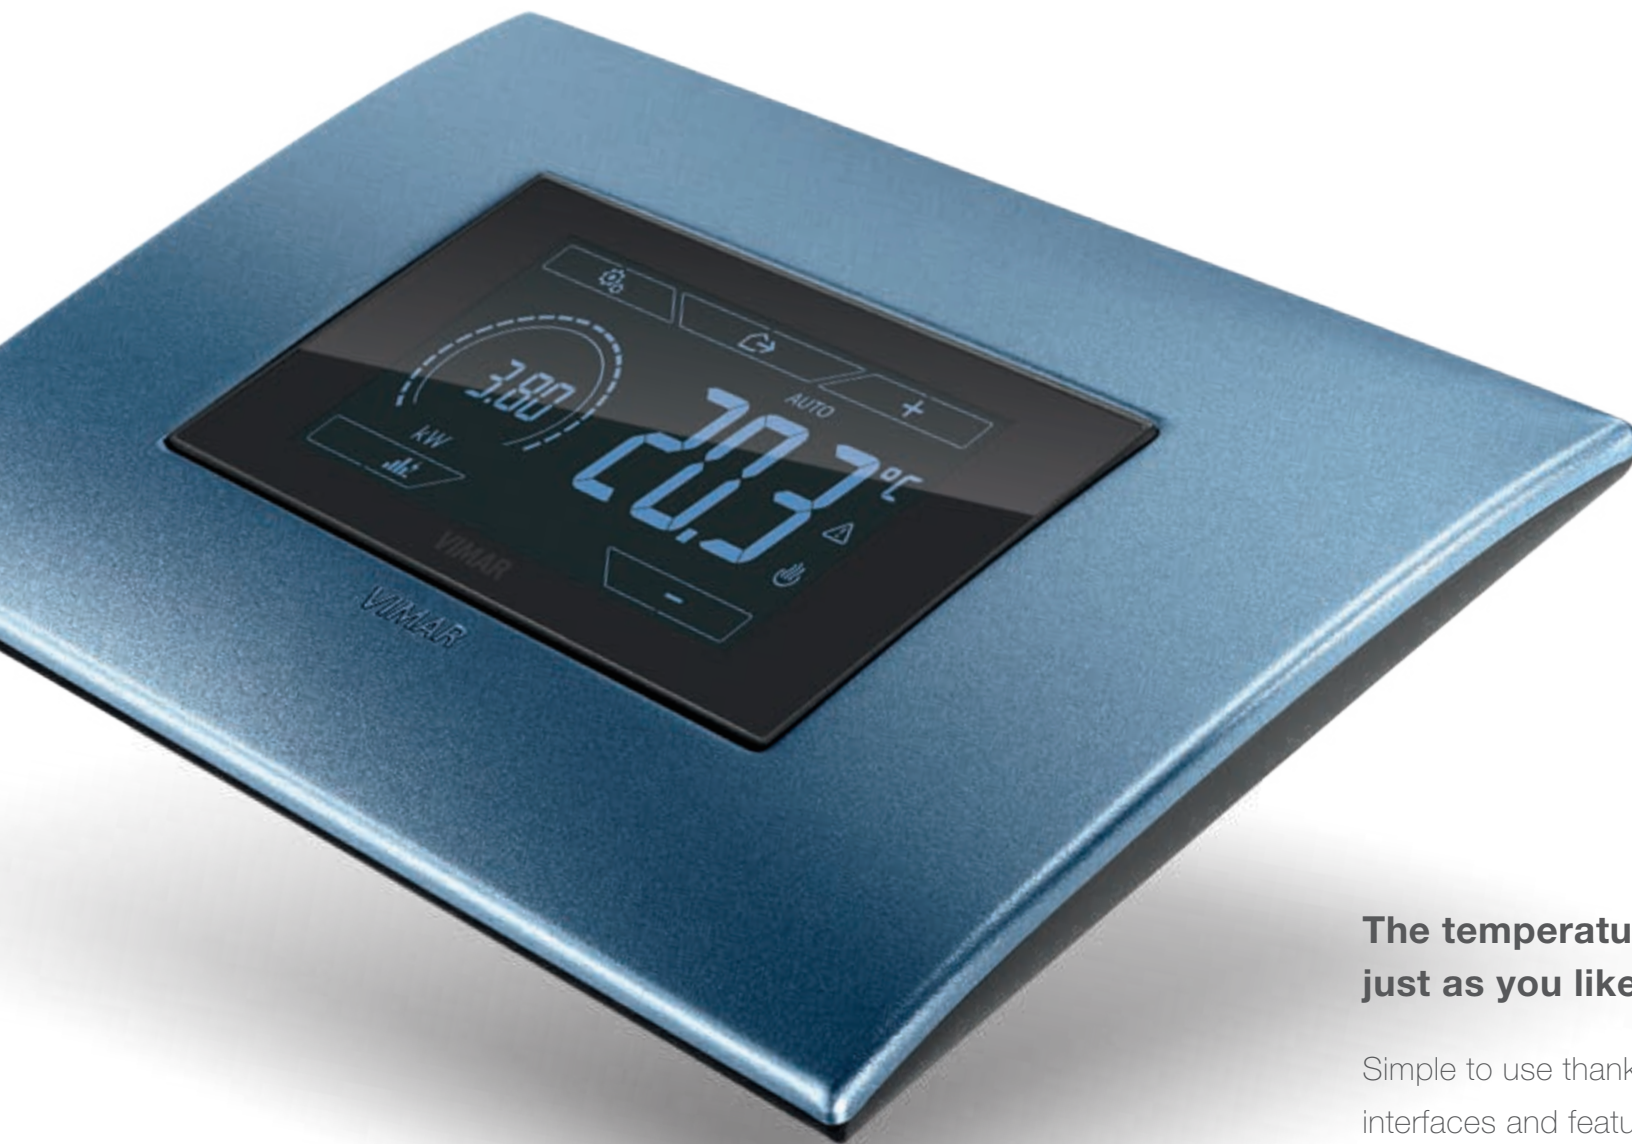

The temperature is always just as you like it.

Simple to use thanks to touch screen interfaces and featuring slim design with RGB displays, smart thermostats are always connected and guarantee maximum comfort and maximum energy efficiency in any system.