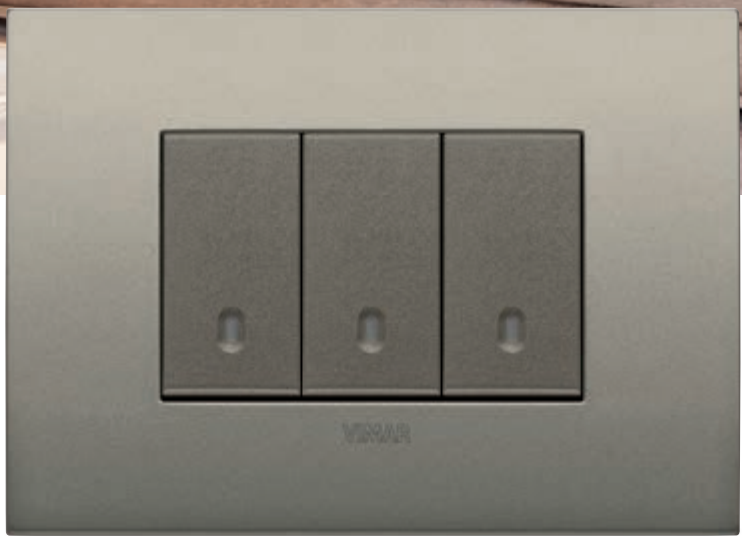

METAL

DARK BRONZE

MATT CHAMPAGNE

Yesterday, **anthracite grey** and **white**. Today, **Metal** too.

Specially designed to coordinate with any metallic finish and with natural materials, **Metal completes the offering** of colours for Arké buttons and controls, further enhanced by new finishes available for cover plates. **To highlight the details and personality of each space** with numerous chromatic combinations.