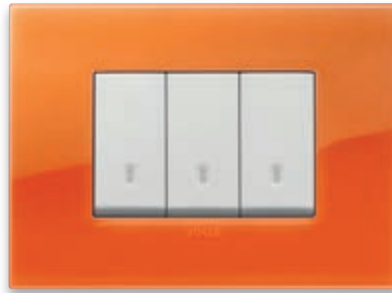

CLASSIC
B66 ICE TOTAL LOOK
WITH WHITE FRAME

Reflex-Plus | Reflex

Classic

61 Smoke grey

62 Caramel

63 Orange

64 Marine blue

65 Sagegreen