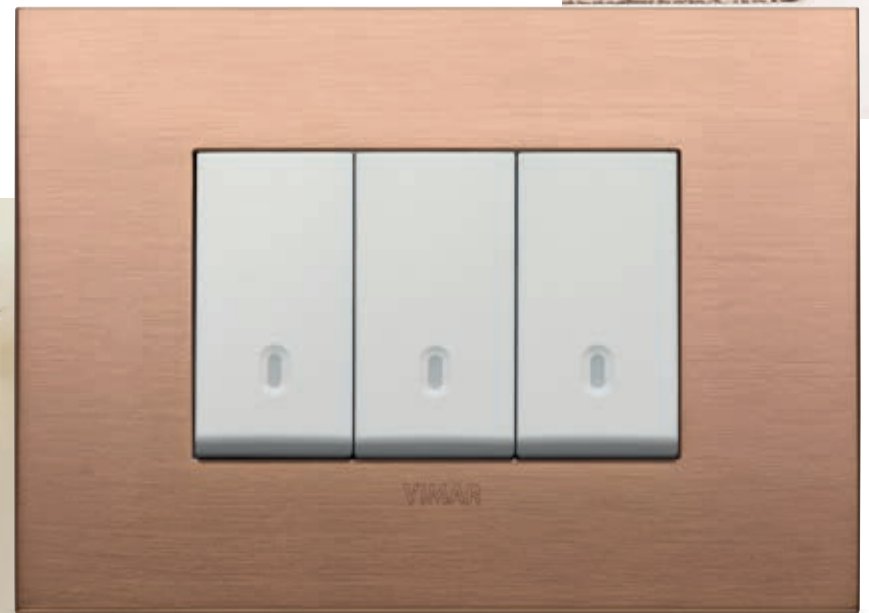

Arké Classic
Brushed brass and white buttons

Arké Round
Brushed brass and anthracite grey buttons

Brushed copper.

A warm, timeless shade.

An exclusive finish with great **charisma** and a distinct identity. It injects warmth into spaces with its **vibrant, bright, intense tone**.