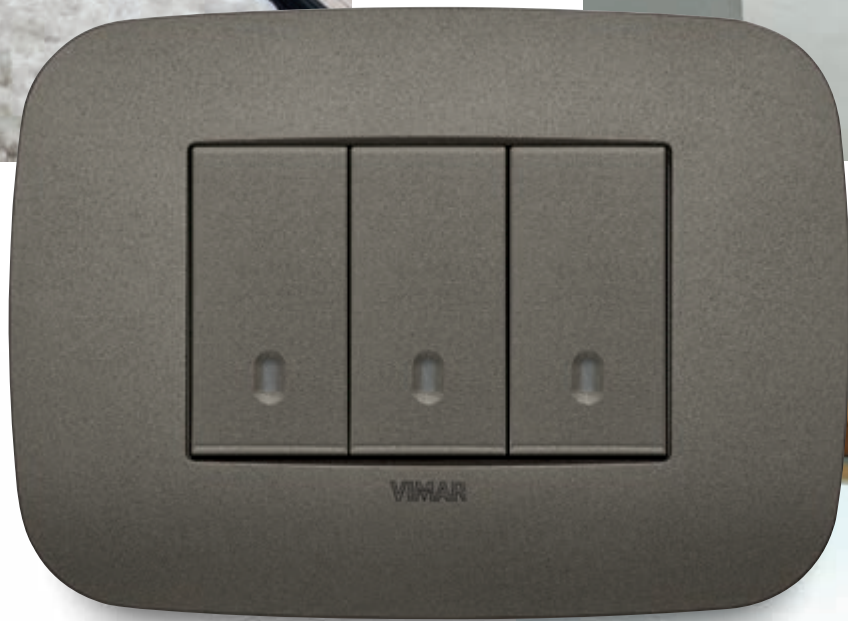

Arké Round
Metal total look