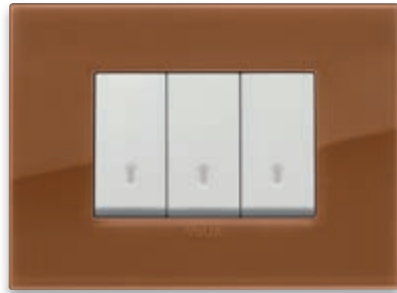

CLASSIC
B66 ICE TOTAL LOOK
WITH WHITE FRAME

Reflex-Plus | Reflex

Classic

61 Smoke grey

62 Caramel

63 Orange

64 Marine blue

65 Sagegreen